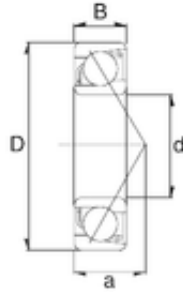

## NTN DRIVESHAFT ANDERSON, INC.

30 mm x 62 mm x 16 mm ZEN 7206B-2RS  
angular contact ball bearings

Bearing No. 7206B-2RS

Size	30x62x16 mm
Bore Diameter	30 mm
Outer Diameter	62 mm
Width	16 mm
d	30 mm
D	62 mm
B	16 mm
C	16 mm
Weight	0,19 Kg
Basic dynamic load rating (C)	23,4 kN
Basic static load rating (C0)	14,3 kN
(Grease) Lubrication Speed	9400 r/min

7206B-2RS Bearing 2D drawings and 3D CAD models