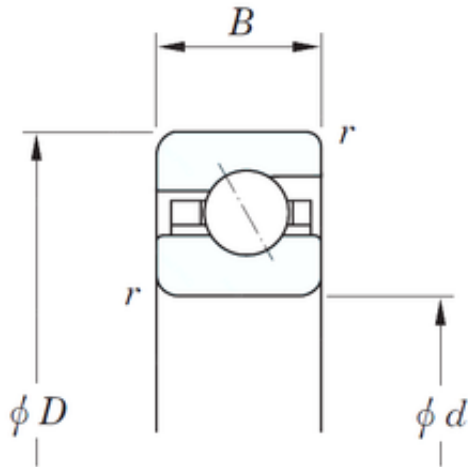

# NTN DRIVESHAFT ANDERSON, INC.

304,8 mm x 320,675 mm x 7,938 mm KOYO  
KBA120 angular contact ball bearings

Bearing No. KBA120

Size	304.8x320.675x7.938 mm
Bore Diameter	304,8 mm
Outer Diameter	320,675 mm
Width	7,938 mm
d	304,8 mm
D	320,675 mm
B	7,938 mm
C	7,938 mm
r	1 mm
Weight	0,386 Kg
Basic dynamic load rating (C)	12,7 kN
Bearing No.	KBA120
r(min)	1
Cr	12.7
C0r	33.8
Mass(kg)	0.386