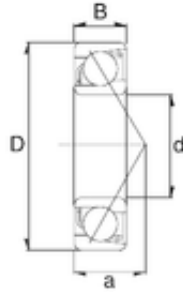

NTN DRIVESHAFT ANDERSON, INC.

45 mm x 100 mm x 25 mm ZEN S7309B angular contact ball bearings

Bearing No. S7309B

Size	45x100x25 mm
Bore Diameter	45 mm
Outer Diameter	100 mm
Width	25 mm
d	45 mm
D	100 mm
B	25 mm
C	25 mm
Weight	0,81 Kg
Basic dynamic load rating (C)	60,5 kN
Basic static load rating (C0)	38,8 kN
(Grease) Lubrication Speed	6100 r/min

S7309B Bearing 2D drawings and 3D CAD models