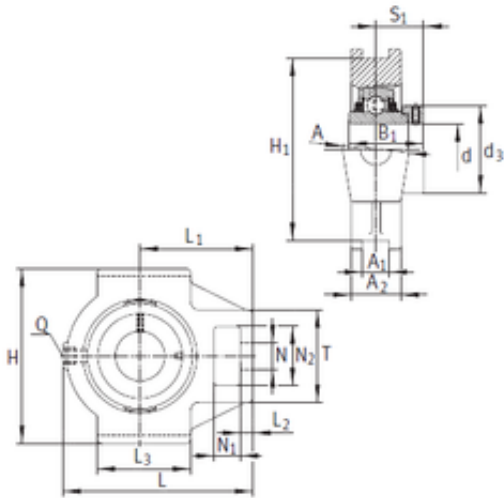

# NTN DRIVESHAFT ANDERSON, INC.

TTUE55 Bearing 2D drawings and 3D CAD models

## INA TTUE55 bearing units

Bearing No. TTUE55

Bore Diameter	55 mm
d	55 mm
S1	43,6 mm
Thread (Q)	Rp1/8
L2	17 mm
L3	95 mm
d3	76 mm
A	60 mm
A1	22 mm
B1	71,4 mm
H	145 mm
H1	130 mm
L	169 mm
L1	104 mm
N	35 mm
N1	26 mm
T	102 mm
A2	42 mm
N2	63,5 mm
Weight	4,72 Kg
Basic dynamic load rating (C)	43,5 kN
Category	Bearings
Inventory	0.0
Manufacturer Name	SCHAEFFLER GROUP
Minimum Buy Quantity	N/A
Weight / Kilogram	4.06