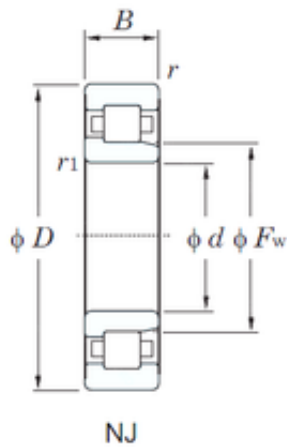

# NTN DRIVESHAFT ANDERSON, INC.

160 mm x 290 mm x 48 mm KOYO NJ232  
cylindrical roller bearings

Bearing No. NJ232

Size	160x290x48 mm
Bore Diameter	160 mm
Outer Diameter	290 mm
Width	48 mm
d	160 mm
Fw	195 mm
D	290 mm
B	48 mm
C	48 mm
r min.	3 mm
r1 min.	3 mm
Weight	14.4 Kg
Basic dynamic load rating (C)	427 kN
Basic static load rating (C0)	568 kN
(Grease) Lubrication Speed	2100 r/min
Category	Bearings
Inventory	0.0
Manufacturer Name	KOYO
Minimum Buy Quantity	N/A
Weight / Kilogram	0
Product Group	B04144

NJ232 Bearing 2D drawings and 3D CAD models