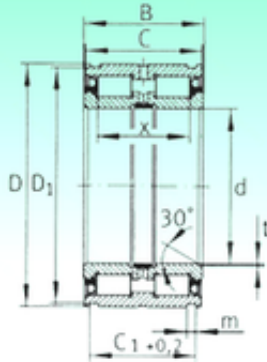

NTN DRIVESHAFT ANDERSON, INC.

45 mm x 75 mm x 40 mm NBS SL045009-PP
cylindrical roller bearings

Bearing No. SL045009-PP

SL045009-PP Bearing 2D drawings and 3D CAD models

Size	45x75x40 mm
Bore Diameter	45 mm
Outer Diameter	75 mm
Width	40 mm
d	45 mm
D	75 mm
B	40 mm
C	39 mm
t	0,8 mm
x	30,5 mm
m	2,7 mm
C1	34,2 mm
D1	72,8 mm
Weight	0,7 Kg
Basic dynamic load rating (C)	92 kN
Basic static load rating (C0)	130 kN