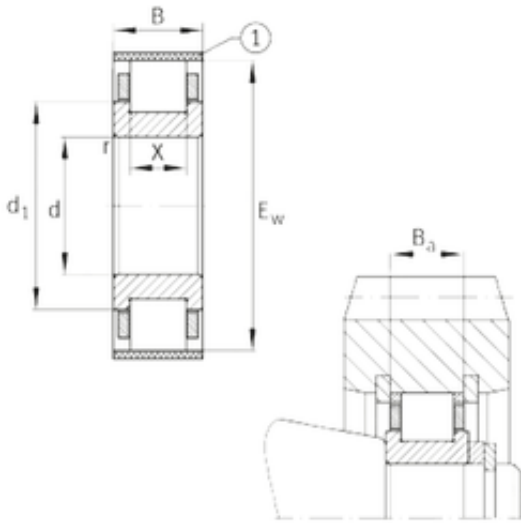

NTN DRIVESHAFT ANDERSON, INC.

FAG RN306-E-MPBX cylindrical roller bearings

Bearing No. RN306-E-MPBX

Size	30x62.5x19 mm
Bore Diameter	30 mm
Outer Diameter	62,5 mm
Width	19 mm
d	30 mm
Ew	62,5 mm
B	19 mm
Ba	17,2 mm
X	12 mm
d1	45 mm
r min.	1,1 mm
Weight	0,245 Kg
Basic dynamic load rating (C)	61 kN
Basic static load rating (C0)	48 kN

RN306-E-MPBX Bearing 2D drawings and 3D CAD models