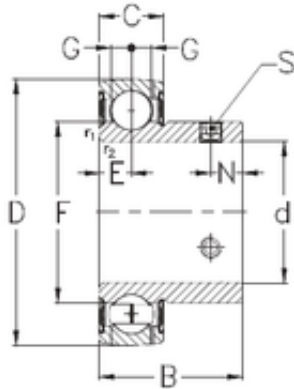

NTN DRIVESHAFT ANDERSON, INC.

40 mm x 80 mm x 39,5 mm NKE GAY40-NPPB
deep groove ball bearings

Bearing No. GAY40-NPPB

Size	40x80x39.5 mm
Bore Diameter	40 mm
Outer Diameter	80 mm
Width	39,5 mm
d	40 mm
D	80 mm
B	39,5 mm
C	21 mm
E	10,5 mm
F	52,4 mm
G	6,2 mm
N	8 mm
S	4 mm
Weight	0,51 Kg
Basic dynamic load rating (C)	29,5 kN

GAY40-NPPB Bearing 2D drawings and 3D CAD models