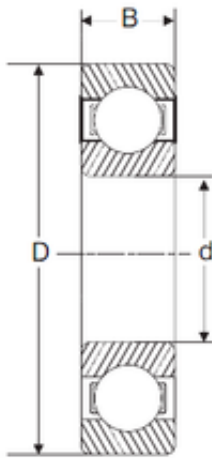

## NTN DRIVESHAFT ANDERSON, INC.

40 mm x 80 mm x 23 mm SIGMA 62208-2RS  
deep groove ball bearings

Bearing No. 62208-2RS

Size	40x80x23 mm
Bore Diameter	40 mm
Outer Diameter	80 mm
Width	23 mm
d	40 mm
D	80 mm
B	23 mm
C	23 mm

62208-2RS Bearing 2D drawings and 3D CAD models