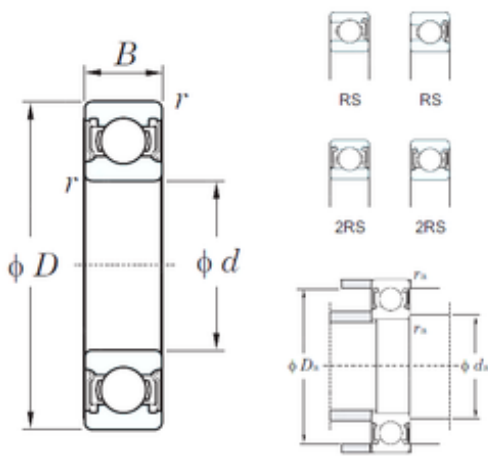

NTN DRIVESHAFT ANDERSON, INC.

105 mm x 190 mm x 36 mm KOYO 6221-2RS
deep groove ball bearings

Bearing No. 6221-2RS

| | |
|-------------------------------|---------------|
| Size | 105x190x36 mm |
| Bore Diameter | 105 mm |
| Outer Diameter | 190 mm |
| Width | 36 mm |
| d | 105 mm |
| D | 190 mm |
| B | 36 mm |
| C | 36 mm |
| r min. | 2,1 mm |
| da min. | 116 mm |
| da max | 127 mm |
| Da max. | 179 mm |
| ra max. | 2 mm |
| Weight | 3,7 Kg |
| Basic dynamic load rating (C) | 133 kN |
| Basic static load rating (C0) | 105 kN |
| (Grease) Lubrication Speed | 2200 r/min |

6221-2RS Bearing 2D drawings and 3D CAD models