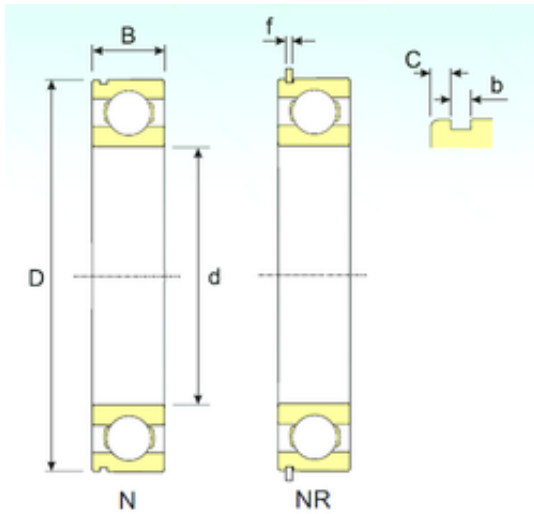

NTN DRIVESHAFT ANDERSON, INC.

85 mm x 150 mm x 28 mm ISB 6217 NR deep groove ball bearings

Bearing No. 6217 NR

Size	85x150x28 mm
Bore Diameter	85 mm
Outer Diameter	150 mm
Width	28 mm
d	85 mm
D	150 mm
B	28 mm
C	28 mm
b	3,1 mm
f	2,82 mm
C	4,9 mm
Weight	1,8 Kg
Basic dynamic load rating (C)	85,36 kN
Basic static load rating (C0)	62,72 kN
(Grease) Lubrication Speed	4284 r/min

6217 NR Bearing 2D drawings and 3D CAD models