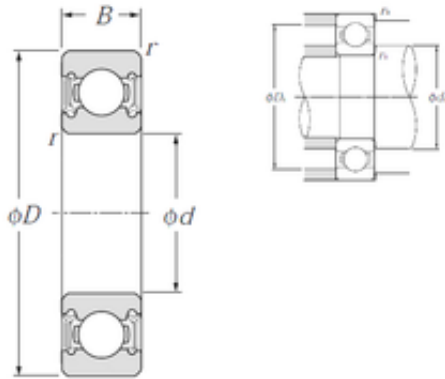

NTN DRIVESHAFT ANDERSON, INC.

45 mm x 100 mm x 25 mm NTN 6309LLH deep groove ball bearings

Bearing No. 6309LLH

Size	45x100x25 mm
Bore Diameter	45 mm
Outer Diameter	100 mm
Width	25 mm
d	45 mm
D	100 mm
B	25 mm
C	25 mm
r min.	1,5 mm
da min.	53 mm
da max	61,5 mm
Da max.	92 mm
ra max.	1,5 mm
Weight	0,814 Kg
Basic dynamic load rating (C)	53 kN
Basic static load rating (C0)	32 kN
Reference speed	5 600 r/min

6309LLH Bearing 2D drawings and 3D CAD models