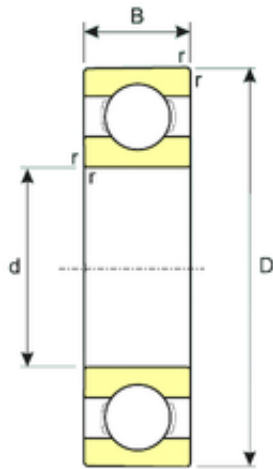

NTN DRIVESHAFT ANDERSON, INC.

55 mm x 80 mm x 13 mm ISB SS 61911 deep groove ball bearings

Bearing No. SS 61911

Size	55x80x13 mm
Bore Diameter	55 mm
Outer Diameter	80 mm
Width	13 mm
d	55 mm
D	80 mm
B	13 mm
C	13 mm
Basic dynamic load rating (C)	15,68 kN
Basic static load rating (C0)	13,034 kN
(Grease) Lubrication Speed	6912 r/min
(Oil) Lubrication Speed	8640 r/min

SS 61911 Bearing 2D drawings and 3D CAD models