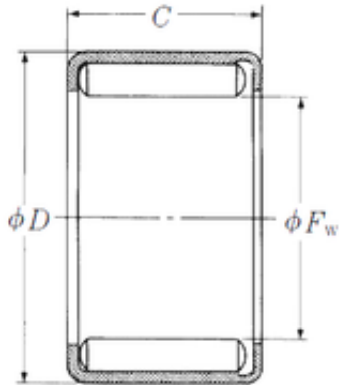

## NSK Y-138 needle roller bearings

Bearing No. Y-138

Size	20.638x26.988x12.7 mm
Bore Diameter	20,638 mm
Outer Diameter	26,988 mm
Width	12,7 mm
Fw	20,638 mm
D	26,988 mm
C	12,7 mm
Weight	0,019 Kg
Basic dynamic load rating (C)	15,5 kN

Y-138 Bearing 2D drawings and 3D CAD models