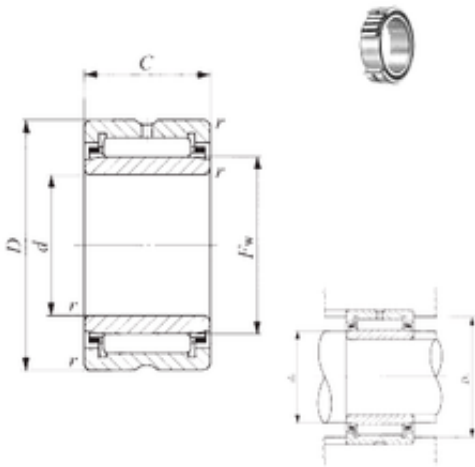

NTN DRIVESHAFT ANDERSON, INC.

28 mm x 42 mm x 30 mm IKO TAFI 284230
needle roller bearings

Bearing No. TAFI 284230

Size	28x42x30 mm
Bore Diameter	28 mm
Outer Diameter	42 mm
Width	30 mm
d	28 mm
Fw	32 mm
D	42 mm
B	30 mm
C	30 mm
r min.	0,3 mm
da min.	30 mm
da max	31 mm
Da max.	40 mm
S	1 mm
Weight	0,145 Kg
Basic dynamic load rating (C)	36,8 kN
Basic static load rating (C0)	67,2 kN

TAFI 284230 Bearing 2D drawings and 3D CAD models