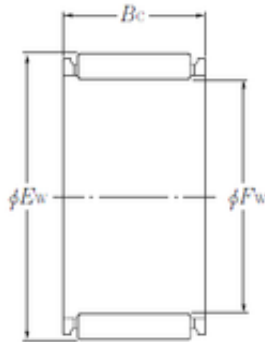

NTN DRIVESHAFT ANDERSON, INC.

NTN K14 × 18 × 15S needle roller bearings

Bearing No. K14 × 18 × 15S

Bore Diameter	14 mm
Outer Diameter	18 mm
Fw	14 mm
Ew	18 mm
Bc	15 mm
Weight	0.0076 Kg
Basic dynamic load rating (C)	9,65 kN
Basic static load rating (C0)	12,3 kN
(Grease) Lubrication Speed	16000 r/min

K14 × 18 × 15S Bearing 2D drawings and 3D CAD models