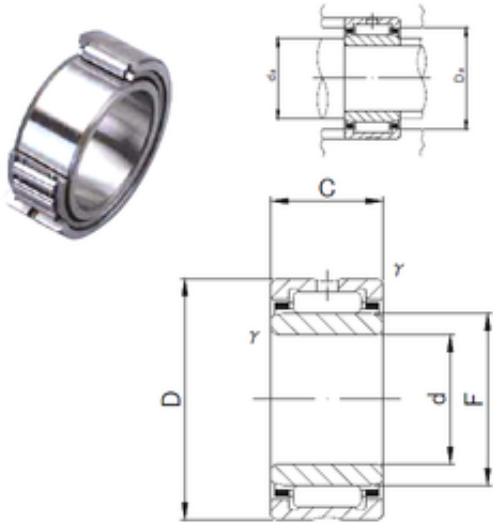

# NTN DRIVESHAFT ANDERSON, INC.

60 mm x 85 mm x 34 mm JNS NA 5912 needle roller bearings

Bearing No. NA 5912

Size	60x85x34 mm
Bore Diameter	60 mm
Outer Diameter	85 mm
Width	34 mm
d	60 mm
F	68 mm
D	85 mm
B	34 mm
C	34 mm
r min.	1 mm
da min.	65 mm
da max	66 mm
Da max.	80 mm
Weight	0,614 Kg
Basic dynamic load rating (C)	86,1 kN
Basic static load rating (C0)	167 kN

NA 5912 Bearing 2D drawings and 3D CAD models