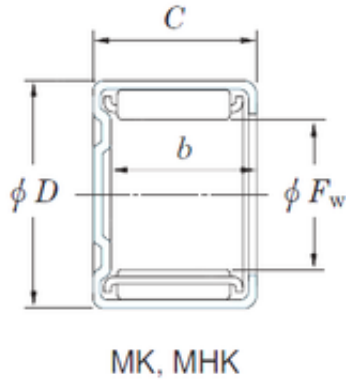

NTN DRIVESHAFT ANDERSON, INC.

KOYO MK12101 needle roller bearings

Bearing No. MK12101

Size	19.050x25.400x15.880 mm
Bore Diameter	19.050 mm
Outer Diameter	25.400 mm
Width	15.880 mm
Fw	19.050 mm
D	25.400 mm
C	15.880 mm
b	13.2 mm
Weight	0,019 Kg
Basic dynamic load rating (C)	12.0 kN
Basic static load rating (C0)	18.0 kN

MK12101 Bearing 2D drawings and 3D CAD models