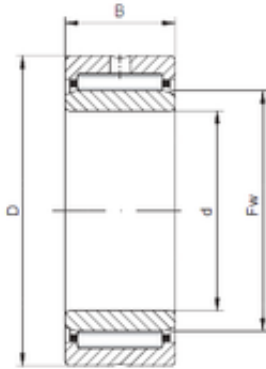

NTN DRIVESHAFT ANDERSON, INC.

60 mm x 85 mm x 25 mm ISO NA4912 needle roller bearings

Bearing No. NA4912

Size	60x85x25 mm
Bore Diameter	60 mm
Outer Diameter	85 mm
Width	25 mm
d	60 mm
Fw	68 mm
D	85 mm
B	25 mm
C	25 mm

NA4912 Bearing 2D drawings and 3D CAD models