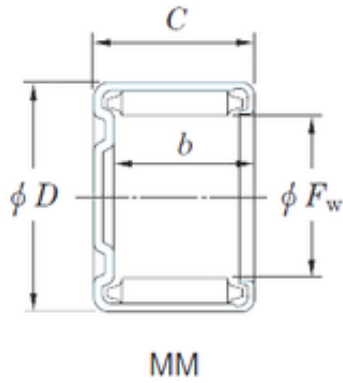

NTN DRIVESHAFT ANDERSON, INC.

KOYO 18MM2412 needle roller bearings

Bearing No. 18MM2412

Size	18x24x12 mm
Bore Diameter	18 mm
Outer Diameter	24 mm
Width	12 mm
Fw	18 mm
D	24 mm
C	12 mm
b	9,6 mm
Weight	0,02 Kg
Basic dynamic load rating (C)	10,8 kN
Basic static load rating (C0)	19,2 kN

18MM2412 Bearing 2D drawings and 3D CAD models