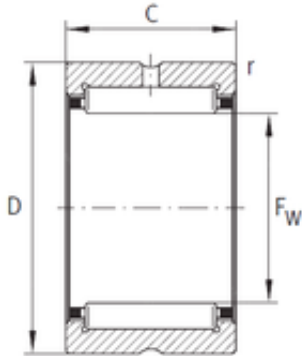

NTN DRIVESHAFT ANDERSON, INC.

INA NK 8/12-TN-XL needle roller bearings

Bearing No. NK 8/12-TN-XL

Size	8x15x12 mm
Bore Diameter	8 mm
Outer Diameter	15 mm
Width	12 mm
F _w	8 mm
D	15 mm
C	12 mm
r min.	0,3 mm
Weight	0,0087 Kg
Basic dynamic load rating (C)	4,45 kN
Basic static load rating (C ₀)	4,1 kN
Fatigue load limit (P _u)	0,69
Reference speed	43 000 r/min

NK 8/12-TN-XL Bearing 2D drawings and 3D CAD models