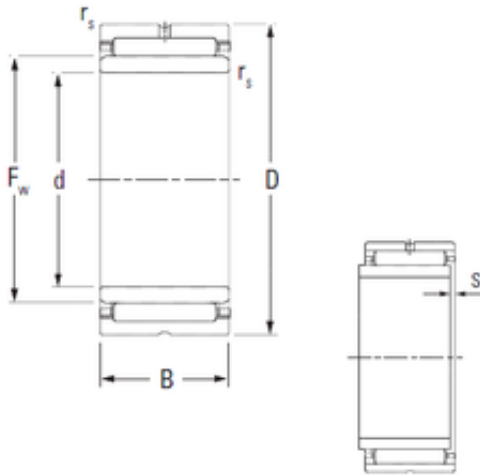

# NTN DRIVESHAFT ANDERSON, INC.

15 mm x 27 mm x 20 mm KOYO NKJ15/20  
needle roller bearings

Bearing No. NKJ15/20

Size	15x27x20 mm
Bore Diameter	15 mm
Outer Diameter	27 mm
Width	20 mm
d	15 mm
Fw	19 mm
D	27 mm
B	20 mm
C	20 mm
r5 min.	0,3 mm
S	1,5 mm
Weight	0,054 Kg
Basic dynamic load rating (C)	16,8 kN
Basic static load rating (C0)	23,6 kN
(Grease) Lubrication Speed	24000 r/min

NKJ15/20 Bearing 2D drawings and 3D CAD models