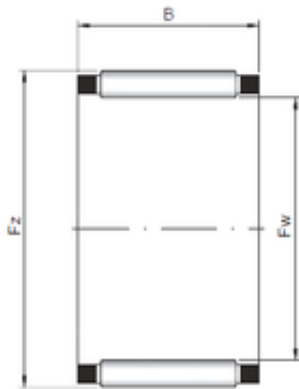

## ISO K23x28x24 needle roller bearings

Bearing No. K23x28x24

Size	23x28x24 mm
Bore Diameter	23 mm
Outer Diameter	28 mm
Width	24 mm
Fw	23 mm
Ew	28 mm
B	24 mm

K23x28x24 Bearing 2D drawings and 3D CAD models