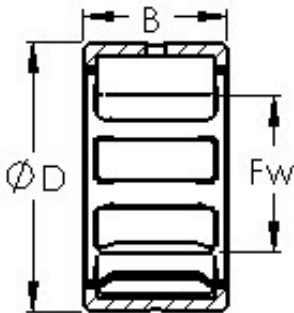

NTN DRIVESHAFT ANDERSON, INC.

AST NK21/20 needle roller bearings

Bearing No. NK21/20

Size	21x29x20 mm
Bore Diameter	21 mm
Outer Diameter	29 mm
Width	20 mm
Bearing Type	Single Row
Outer Dia (D)	29.0000
Width (B)	20.0000
Dynamic Load Rating (Cr)	17,100
Static Load Rating (Cor)	25,500
Max Speed (Oil) (X1000 RPM)	20,000
Shaft (Fw)	21.000
Weight (g)	35.20
Material	52100 Chrome steel, or equivalent

NK21/20 Bearing 2D drawings and 3D CAD models