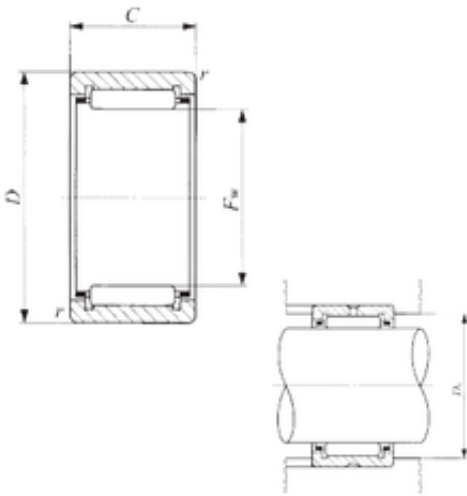

NTN DRIVESHAFT ANDERSON, INC.

IKO TAF 152320/SG needle roller bearings

Bearing No. TAF 152320/SG

TAF 152320/SG Bearing 2D drawings and 3D CAD models

Size	15x23x20 mm
Bore Diameter	15 mm
Outer Diameter	23 mm
Width	20 mm
Fw	15 mm
D	23 mm
C	20 mm
r min.	0,3 mm
Da max.	21 mm
Weight	0,029 Kg
Basic dynamic load rating (C)	15,6 kN