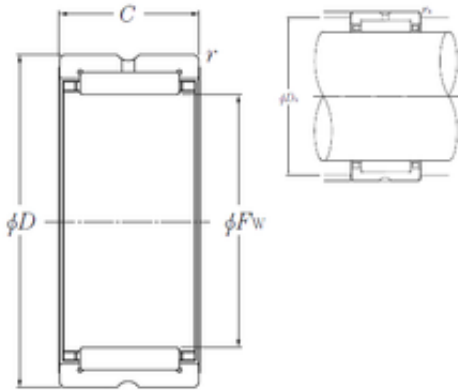

NTN DRIVESHAFT ANDERSON, INC.

NTN MR10412848 needle roller bearings

Bearing No. MR10412848

MR10412848 Bearing 2D drawings and 3D CAD models

Size	165.1x203.2x76.2 mm
Bore Diameter	165,1 mm
Outer Diameter	203,2 mm
Width	76,2 mm
Fw	165,1 mm
D	203,2 mm
C	76,2 mm
r min.	3 mm
Da max.	190 mm
ra max.	3 mm
Weight	4,82 Kg
Basic dynamic load rating (C)	390 kN
Basic static load rating (C0)	870 kN
(Grease) Lubrication Speed	1 600 r/min