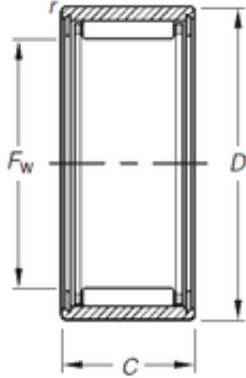

NTN DRIVESHAFT ANDERSON, INC.

Timken NK6/12TN needle roller bearings

Bearing No. NK6/12TN

| | |
|-------------------------------|-------------|
| Size | 6x12x12 mm |
| Bore Diameter | 6 mm |
| Outer Diameter | 12 mm |
| Width | 12 mm |
| d | 6 mm |
| D | 12 mm |
| C | 12 mm |
| r | 0,2 mm |
| Weight | 0,006 Kg |
| Basic dynamic load rating (C) | 3,07 kN |
| Basic static load rating (C0) | 2,74 kN |
| (Grease) Lubrication Speed | 44000 r/min |

NK6/12TN Bearing 2D drawings and 3D CAD models