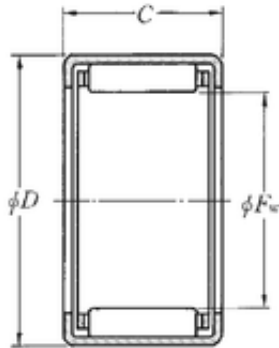

## NTN DCL1320 needle roller bearings

Bearing No. DCL1320

Size	20.638x26.988x31.75 mm
Bore Diameter	20,638 mm
Outer Diameter	26,988 mm
Width	31,75 mm
Fw	20,638 mm
D	26,988 mm
C	31,75 mm
Weight	0,04 Kg
Basic dynamic load rating (C)	29 kN
Basic static load rating (C0)	49 kN
(Grease) Lubrication Speed	8 000 r/min

DCL1320 Bearing 2D drawings and 3D CAD models