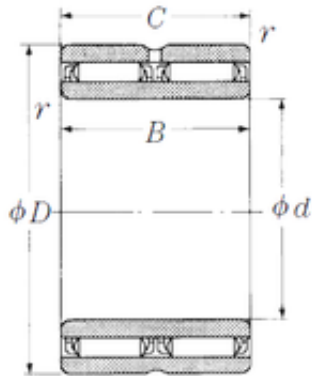

NTN DRIVESHAFT ANDERSON, INC.

30 mm x 47 mm x 32 mm NSK NAFW304732
needle roller bearings

Bearing No. NAFW304732

Size	30x47x32 mm
Bore Diameter	30 mm
Outer Diameter	47 mm
Width	32 mm
d	30 mm
Fw	35 mm
D	47 mm
B	32 mm
C	32 mm
r min.	0,3 mm
Weight	0,22 Kg
Basic dynamic load rating (C)	39 kN
Basic static load rating (C0)	66,5 kN

NAFW304732 Bearing 2D drawings and 3D CAD models