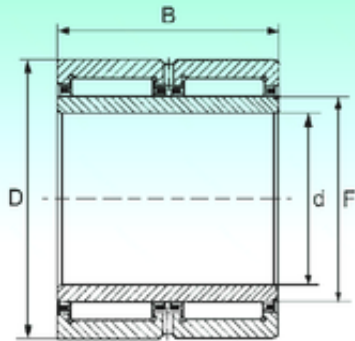

## NBS NA 6918 ZW needle roller bearings

Bearing No. NA 6918 ZW

Size	90x125x63 mm
Bore Diameter	90 mm
Outer Diameter	125 mm
Width	63 mm
d	90 mm
Fw	105 mm
D	125 mm
C	63 mm
Weight	2,31 Kg
Basic dynamic load rating (C)	172 kN
Basic static load rating (C0)	425 kN

NA 6918 ZW Bearing 2D drawings and 3D CAD models