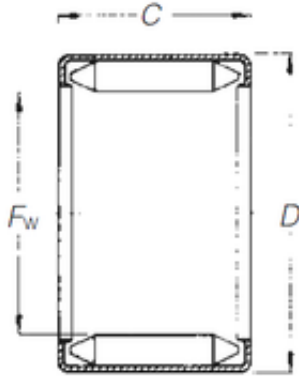

NTN DRIVESHAFT ANDERSON, INC.

Timken DL 30 16 needle roller bearings

Bearing No. DL 30 16

Size	30x38x16 mm
Bore Diameter	30 mm
Outer Diameter	38 mm
Width	16 mm
Fw	30 mm
D	38 mm
C	16 mm
Weight	0,04 Kg
Basic dynamic load rating (C)	21,7 kN
Basic static load rating (C0)	46,5 kN
(Grease) Lubrication Speed	6500 r/min

DL 30 16 Bearing 2D drawings and 3D CAD models