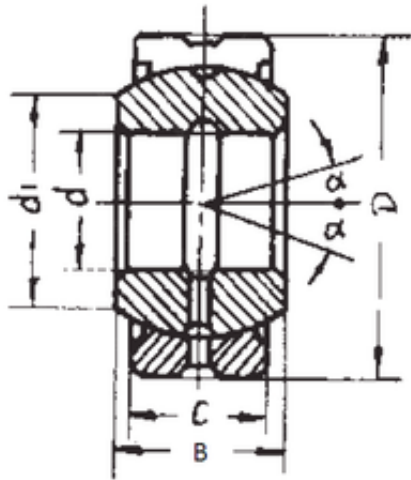

NTN DRIVESHAFT ANDERSON, INC.

70 mm x 105 mm x 49 mm FBJ GE70ES-2RS
plain bearings

Bearing No. GE70ES-2RS

Size	70x105x49 mm
Bore Diameter	70 mm
Outer Diameter	105 mm
Width	49 mm
d	70 mm
D	105 mm
B	49 mm
C	40 mm
d1	77 mm
Angle	6 °
Weight	1,55 Kg
Basic dynamic load rating (C)	315 kN

GE70ES-2RS Bearing 2D drawings and 3D CAD models