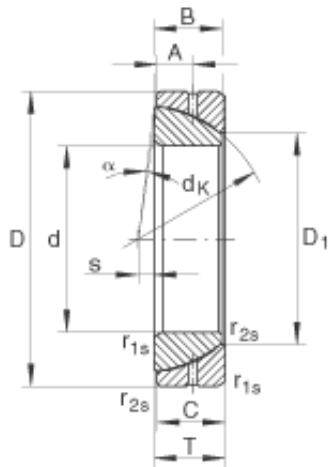

NTN DRIVESHAFT ANDERSON, INC.

GE130-SX Bearing 2D drawings and 3D CAD models

INA GE130-SX plain bearings

Bearing No. GE130-SX

Size	130x200x42 mm
Bore Diameter	130 mm
Outer Diameter	200 mm
Width	42 mm
T	45 mm
A	22,5 mm
C	42 mm
D ₁	148 mm
D _{a min}	158 mm
d _{a max}	143,9 mm
d _{b max}	174 mm
d _k	190 mm
D _{b min}	192 mm
r _{1s min}	2,5 mm
r _{2s min}	0,6 mm
s	20 mm
alf (°)	1,9
Weight (kg)	6,1
C _r (N)	623000
C _{0r} (N)	3110000
Category	Bearings
Inventory	0.0
Manufacturer Name	SCHAEFFLER GROUP
Minimum Buy Quantity	N/A
Weight / Kilogram	0

NTN DRIVESHAFT ANDERSON, INC.

EAN	4012802128741
Product Group	B04264