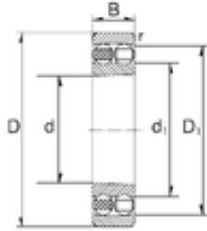

NTN DRIVESHAFT ANDERSON, INC.

12 mm x 32 mm x 10 mm ZEN 1201 self aligning ball bearings

Bearing No. 1201

Size	12x32x10 mm
Bore Diameter	12 mm
Outer Diameter	32 mm
Width	10 mm
d	12 mm
D	32 mm
B	10 mm
C	10 mm
Weight	0,04 Kg
Basic dynamic load rating (C)	4,6 kN
Basic static load rating (C0)	1,4 kN

1201 Bearing 2D drawings and 3D CAD models