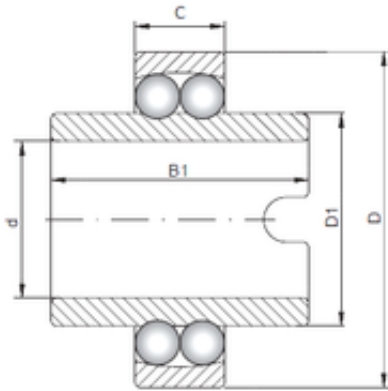

NTN DRIVESHAFT ANDERSON, INC.

ISO 11206 self aligning ball bearings

Bearing No. 11206

Size	30x62x16 mm
Bore Diameter	30 mm
Outer Diameter	62 mm
Width	16 mm
d	30 mm
D	62 mm
B1	48 mm
C	16 mm
D1	40,1 mm

11206 Bearing 2D drawings and 3D CAD models