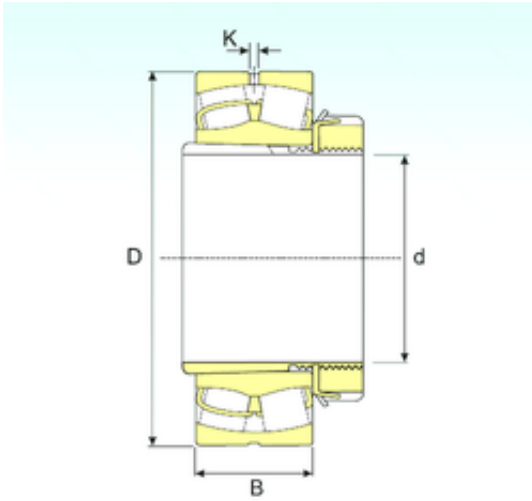

NTN DRIVESHAFT ANDERSON, INC.

70 mm x 170 mm x 58 mm ISB 22316
EKW33+H2316 spherical roller bearings

Bearing No. 22316 EKW33+H2316

Size	70x170x58 mm
Bore Diameter	70 mm
Outer Diameter	170 mm
Width	58 mm
d	70 mm
D	170 mm
B	58 mm
B1	78 mm
C	58 mm
K	4,5 mm
Weight	7,65 Kg
Basic dynamic load rating (C)	480 kN
Basic static load rating (C0)	529 kN
(Grease) Lubrication Speed	3060 r/min

22316 EKW33+H2316 Bearing 2D drawings and 3D CAD models