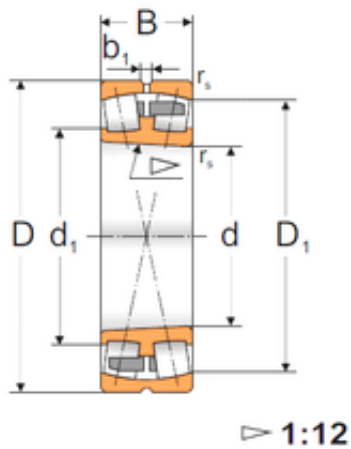

NTN DRIVESHAFT ANDERSON, INC.

200 mm x 340 mm x 112 mm FBJ 23140K
spherical roller bearings

Bearing No. 23140K

| | |
|-------------------------------|----------------|
| Size | 200x340x112 mm |
| Bore Diameter | 200 mm |
| Outer Diameter | 340 mm |
| Width | 112 mm |
| d | 200 mm |
| D | 340 mm |
| B | 112 mm |
| C | 112 mm |
| Weight | 43,7 Kg |
| Basic dynamic load rating (C) | 1240 kN |
| Basic static load rating (C0) | 2250 kN |
| (Grease) Lubrication Speed | 980 r/min |

23140K Bearing 2D drawings and 3D CAD models