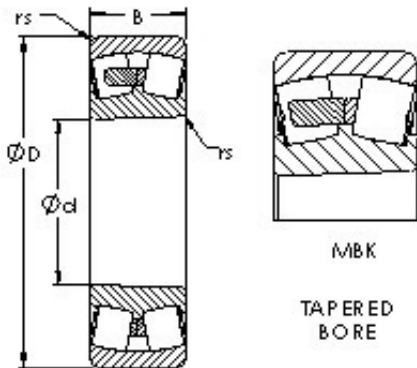

NTN DRIVESHAFT ANDERSON, INC.

AST 23238MBK spherical roller bearings

Bearing No. 23238MBK

Size	190x340x120 mm
Bore Diameter	190 mm
Outer Diameter	340 mm
Width	120 mm
Bearing Type	tapered bore
Bore Dia (d)	190.0000
Outer Dia (D)	340.0000
Width (B)	120.0000
Radius (min) (rs)	4.000
Dynamic Load Rating (Cr)	1,610,000
Static Load Rating (Cor)	2,640,000
Max Speed (Grease) (X000 RPM)	1
Max Speed (Oil) (X000 RPM)	1
Weight (g)	46,500.00
Material	52100 Chrome steel, or equivalent

23238MBK Bearing 2D drawings and 3D CAD models