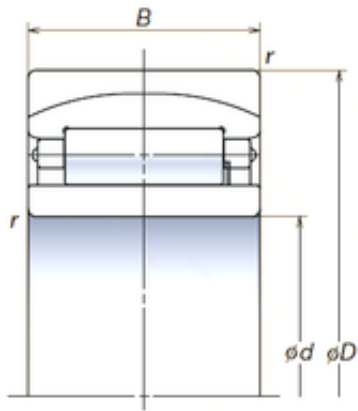

NTN DRIVESHAFT ANDERSON, INC.

160 mm x 290 mm x 104 mm NSK 160RUB32 spherical roller bearings

Bearing No. 160RUB32

Size	160x290x104 mm
Bore Diameter	160 mm
Outer Diameter	290 mm
Width	104 mm
d	160 mm
D	290 mm
B	104 mm
C	104 mm
r min.	3 mm
Basic dynamic load rating (C)	795 kN