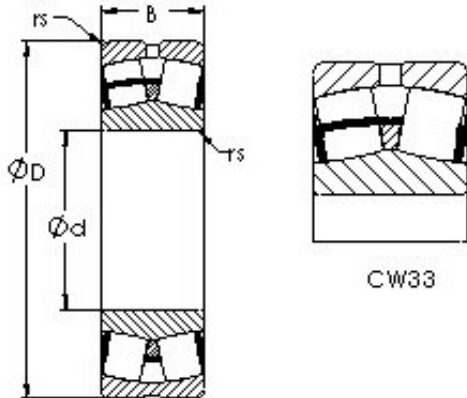

NTN DRIVESHAFT ANDERSON, INC.

AST 22234CW33 spherical roller bearings

Bearing No. 22234CW33

Size	170x310x86 mm
Bore Diameter	170 mm
Outer Diameter	310 mm
Width	86 mm
Bearing Type	straight bore, lube groove and holes
Bore Dia (d)	170.0000
Outer Dia (D)	310.0000
Width (B)	86.0000
Radius (min) (rs)	4.000
Dynamic Load Rating (Cr)	1,170,000
Static Load Rating (Cor)	1,750,000
Max Speed (Grease) (X000 RPM)	1
Max Speed (Oil) (X1000 RPM)	2
Weight (g)	31,290.00
Material	52100 Chrome steel, or equivalent

22234CW33 Bearing 2D drawings and 3D CAD models