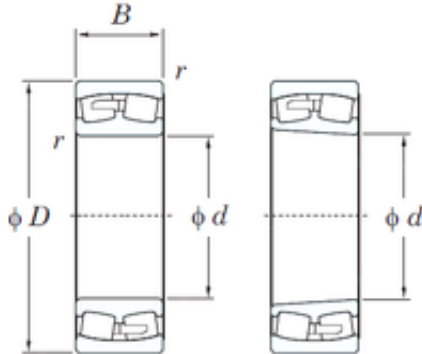

NTN DRIVESHAFT ANDERSON, INC.

340 mm x 580 mm x 243 mm KOYO 24168R
spherical roller bearings

Bearing No. 24168R

Size	340x580x243 mm
Bore Diameter	340 mm
Outer Diameter	580 mm
Width	243 mm
d	340 mm
D	580 mm
B	243 mm
C	243 mm
r min.	5 mm
da min.	362 mm
Da max.	558 mm
ra max.	4 mm
Weight	271 Kg
Basic dynamic load rating (C)	4060 kN
Basic static load rating (C0)	7620 kN
(Grease) Lubrication Speed	440 r/min
(Oil) Lubrication Speed	580 r/min
Calculation factor (e)	0,41
Calculation factor (Y0)	1,62
Calculation factor (Y1)	1,66

24168R Bearing 2D drawings and 3D CAD models