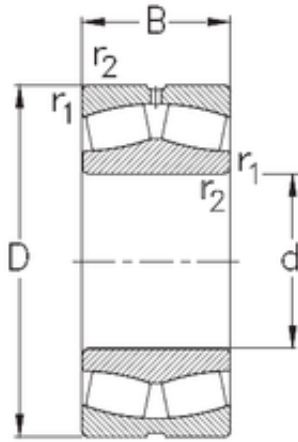

# NTN DRIVESHAFT ANDERSON, INC.

460 mm x 620 mm x 118 mm NKE 23992-MB-W33 spherical roller bearings

Bearing No. 23992-MB-W33

Size	460x620x118 mm
Bore Diameter	460 mm
Outer Diameter	620 mm
Width	118 mm
d	460 mm
D	620 mm
B	118 mm
C	118 mm
r1 min.	4 mm
r2 min.	4 mm
Weight	105 Kg
Basic dynamic load rating (C)	2180 kN
Basic static load rating (C0)	5023 kN
Limiting speed	1000 r/min
Calculation factor (e)	0,16
Calculation factor (Y0)	4,19
Calculation factor (Y1)	4,28

23992-MB-W33 Bearing 2D drawings and 3D CAD models