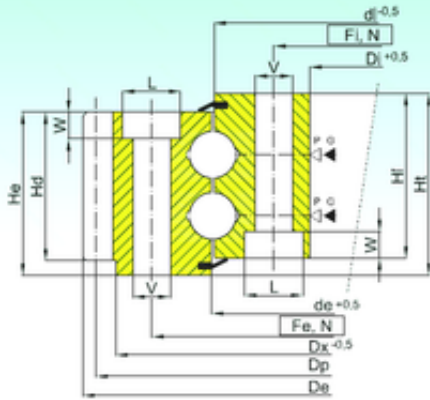

## ISB EB2.35.1249.400-1SPPN thrust ball bearings

Bearing No. EB2.35.1249.400-1SPPN

EB2.35.1249.400-1SPPN Bearing 2D drawings and 3D CAD models

Size	1085x1472x144 mm
Bore Diameter	1085 mm
Outer Diameter	1472 mm
Width	144 mm
d	1085 mm
D	1472 mm
H	144 mm
V	28 mm
de	1252 mm
Z	102 mm
m	14 mm
L	41 mm
N	36 mm
W	27 mm
di	1246 mm
Di	1085 mm
Dp	1428 mm
De	1472 mm
Fe	1350 mm
Fi	1150 mm
Dx	1406 mm
He	134 mm
Hi	134 mm
Ht	144 mm
Hd	115 mm