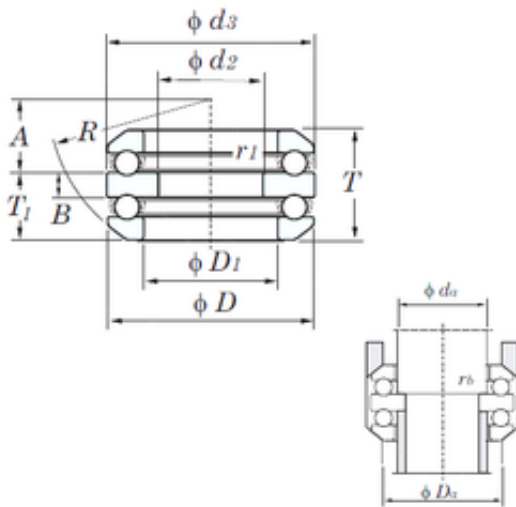

NTN DRIVESHAFT ANDERSON, INC.

KOYO 54316 thrust ball bearings

Bearing No. 54316

54316 Bearing 2D drawings and 3D CAD models

Size	65x140x86.2 mm
Bore Diameter	65 mm
Outer Diameter	140 mm
Width	86.2 mm
d2	65 mm
D	140 mm
T1	86.2 mm
T2	52.1 mm
d3	140 mm
r min.	1.5 mm
r1 min.	1 mm
A	45.5 mm
B	18 mm
C	15 mm
D1	82 mm
R	112 mm
da min.	80 mm
Da max.	110 mm
ra max.	1.5 mm
rb max.	1 mm
Weight	5.06 Kg
Basic dynamic load rating (C)	176 kN
Basic static load rating (C0)	424 kN
(Grease) Lubrication Speed	1200 r/min