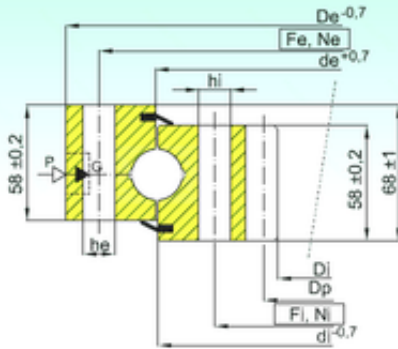

NTN DRIVESHAFT ANDERSON, INC.

ISB ZB1.25.1534.400-1SPPN thrust ball bearings

Bearing No. ZB1.25.1534.400-1SPPN

ZB1.25.1534.400-1SPPN Bearing 2D drawings and 3D CAD models

Size	1402x1619x68 mm
Bore Diameter	1402 mm
Outer Diameter	1619 mm
Width	68 mm
d	1402 mm
D	1619 mm
H	68 mm
de	1536 mm
Z	141 mm
m	10 mm
Di	1402 mm
Dp	1410 mm
De	1619 mm
Fe	1587 mm
Ne	60 mm
Fi	1481 mm
Ni	60 mm
he	16 mm
hi	16 mm