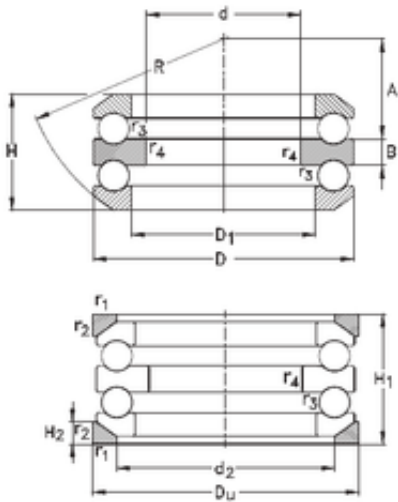

NTN DRIVESHAFT ANDERSON, INC.

65 mm x 115 mm x 10 mm NKE
54216-MP+U216 thrust ball bearings

Bearing No. 54216-MP+U216

54216-MP+U216 Bearing 2D drawings and 3D CAD models

Size	65x115x51 mm
Bore Diameter	65 mm
Outer Diameter	115 mm
Width	51 mm
d	65 mm
D	115 mm
H	51 mm
d2	98 mm
r1 min.	1 mm
r2 min.	1 mm
r3 min.	1 mm
r4 min.	1 mm
A	45 mm
B	10 mm
D1	82 mm
H1	58 mm
H2	10 mm
R	90 mm
Weight	1,92 Kg
Basic dynamic load rating (C)	75 kN
Basic static load rating (C0)	190 kN