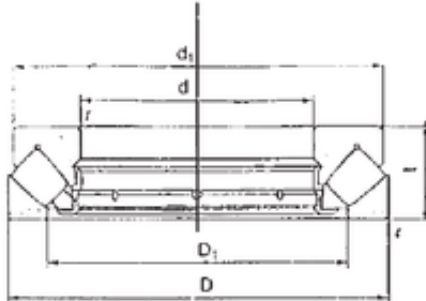

NTN DRIVESHAFT ANDERSON, INC.

FBJ 29412M thrust roller bearings

Bearing No. 29412M

Size	60x130x42 mm
Bore Diameter	60 mm
Outer Diameter	130 mm
Width	42 mm
d	60 mm
D	130 mm
T	42 mm
d1	113 mm
r min.	1,5 mm
D1	87 mm
Weight	2,78 Kg
Basic dynamic load rating (C)	283 kN
Basic static load rating (C0)	805 kN

29412M Bearing 2D drawings and 3D CAD models